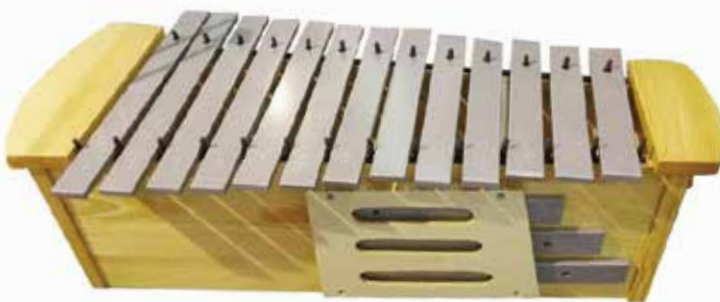

13 tone metallophone

Product size: 58x26.5x13 cm
Master carton size: 65x59x40 cm
Master carton packs: 4 pcs