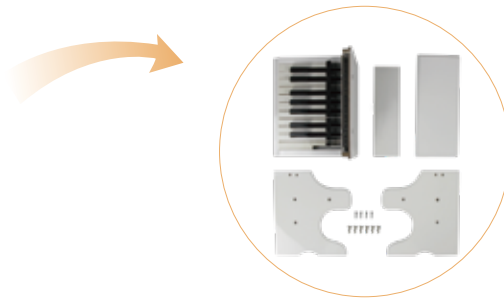

**With easy learning functions!
Children can play songs by following
the light-up keys!
Record, playback, demo songs..... many
new functions!**

25 Key electronic upright piano

Product size: 39.2x22.5x16.3 cm
Master carton size: 48x31x24 cm
Master carton pack: 1 pc

**Assembled toy pianos can be assembled by consumers, and
damaged parts can be replaced easily. They are especially
cost efficient for internet sellers!**

NEW

18 Key assembled mechanical upright piano

Product size: 33x25.5x30 cm
Master carton size: 35x29.5x33.5 cm
Master carton pack: 1 pc

25 Key assembled mechanical upright piano

Product size: 42x26x30 cm
Master carton size: 44x29.5x34 cm
Master carton pack: 1 pc