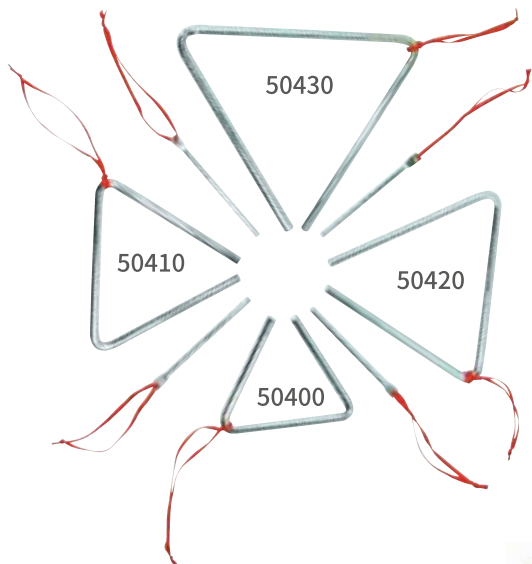

50400 Triangle 4"	50410 Triangle 5"
	10x10x0.7 cm	12.3x12.3x0.7 cm
	35x23x23 cm	54x33x33 cm
	100 pcs	100 pcs
	50420 Triangle 6"	50430 Triangle 7"
	14.5x16.5x0.7 cm	16.8x17x0.7 cm
	40x35x35 cm	55x23x45 cm
	100 pcs	100 pcs