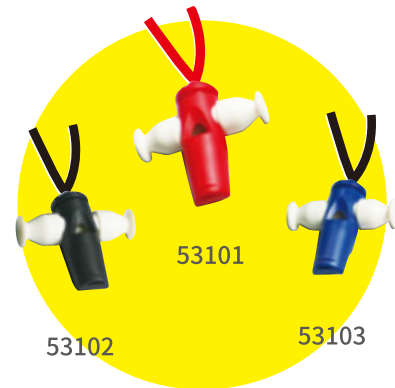

Each ball makes a note!

Squeak Balls

Product size: 6.1x6.1x6.1 cm
Master carton size: 65x49x31 cm
Master carton packs: 50 sets

53500

Conform to EN71-1 for 3+ toys

Ocarina

📏 13x2.5x6.5 cm
📦 32x23x18.5 cm
🌐 50 pcs

53301

Ocarina

📏 9.5x7.6x4.3 cm
📦 42x44.5x52 cm
🌐 120 pcs

53302

Metal Kazoo

📏 12x2.5x2.5 cm 📦 30x25x30 cm 🌐 200 pcs

Samba whistle

📏 6x6x1 cm 📦 41x31x26 cm 🌐 500 pcs

Plastic kazoo

📏 12x2x2.5 cm 📦 29x25x30 cm 🌐 200 pcs

Whistle

📏 15x4.5x4.5 cm 📦 37x32x23 cm 🌐 50 pcs

Legend: 📏 Product size 📦 Master carton size 🌐 Master carton pack