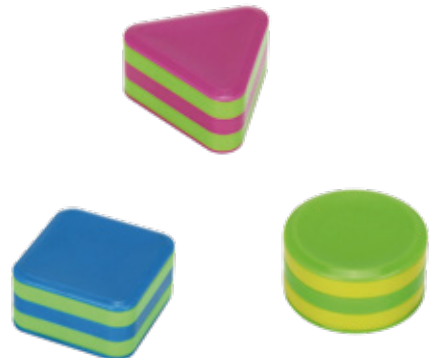

42111

42204

42203

42201

**Wood shake eggs**

Product size: 7x4.5x4.5 cm  
 Master carton size: 44x24x31 cm  
 Master carton packs: 100 pairs

42301

42302