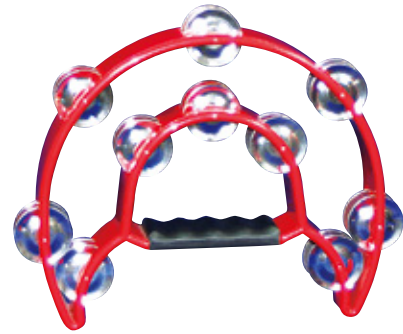

17041

Moon tambourine

Product size: 26.5x21.5x5 cm
Master carton size: 55x50x46 cm
Master carton packs: 36 pcs