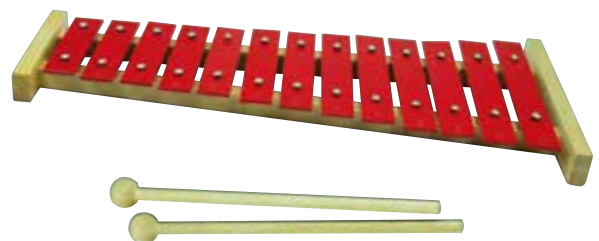

13 tone metallophone

Product size: 38.5x18x2.5 cm
Master carton size: 41.5x39x33 cm
Master carton packs: 24 pcs

59502