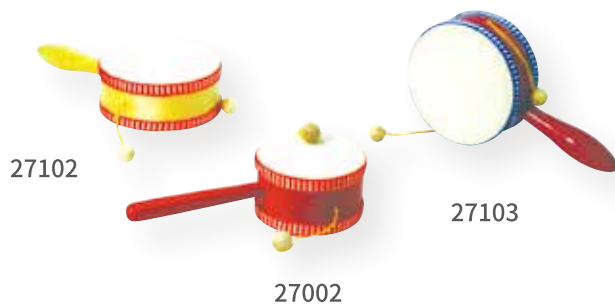

27102

27103

27002

**27102 27103
Monkey drum**

Product size: 18x10.3x4.2 cm
Master carton size: 45x44x32 cm
Master carton packs: 48 pcs

**27002
Monkey drum**

Product size: 19x7.8x4.2 cm
Master carton size: 68x41x37 cm
Master carton packs: 60 pcs