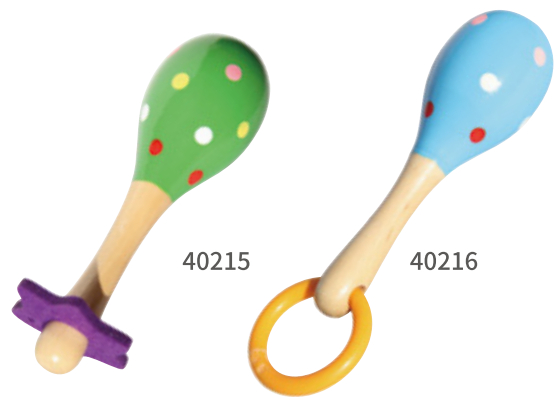

40104

**Wooden maracas**

Product size: 15x5x5 cm  
Master carton size: 68x46x42 cm  
Master carton packs: 108 pairs

40100

**Wooden maracas**

Product size: 12.5x5.3x5.3 cm  
Master carton size: 56x40x46 cm  
Master carton packs: 108 pairs

40211

40212

40213

40214

**Wooden maracas**

Product size: 19x6x6 cm  
Master carton size: 68x46x42 cm  
Master carton packs: 60 pairs

40215

40216

**Wooden maracas**

Product size: 19x5x5 cm  
Master carton size: 51x45x30 cm  
Master carton packs: 48 pairs

40401

40404

**Wooden maracas**

Product size: 19x5.5x5.5 cm  
Master carton size: 52x43x39 cm  
Master carton packs: 60 pairs